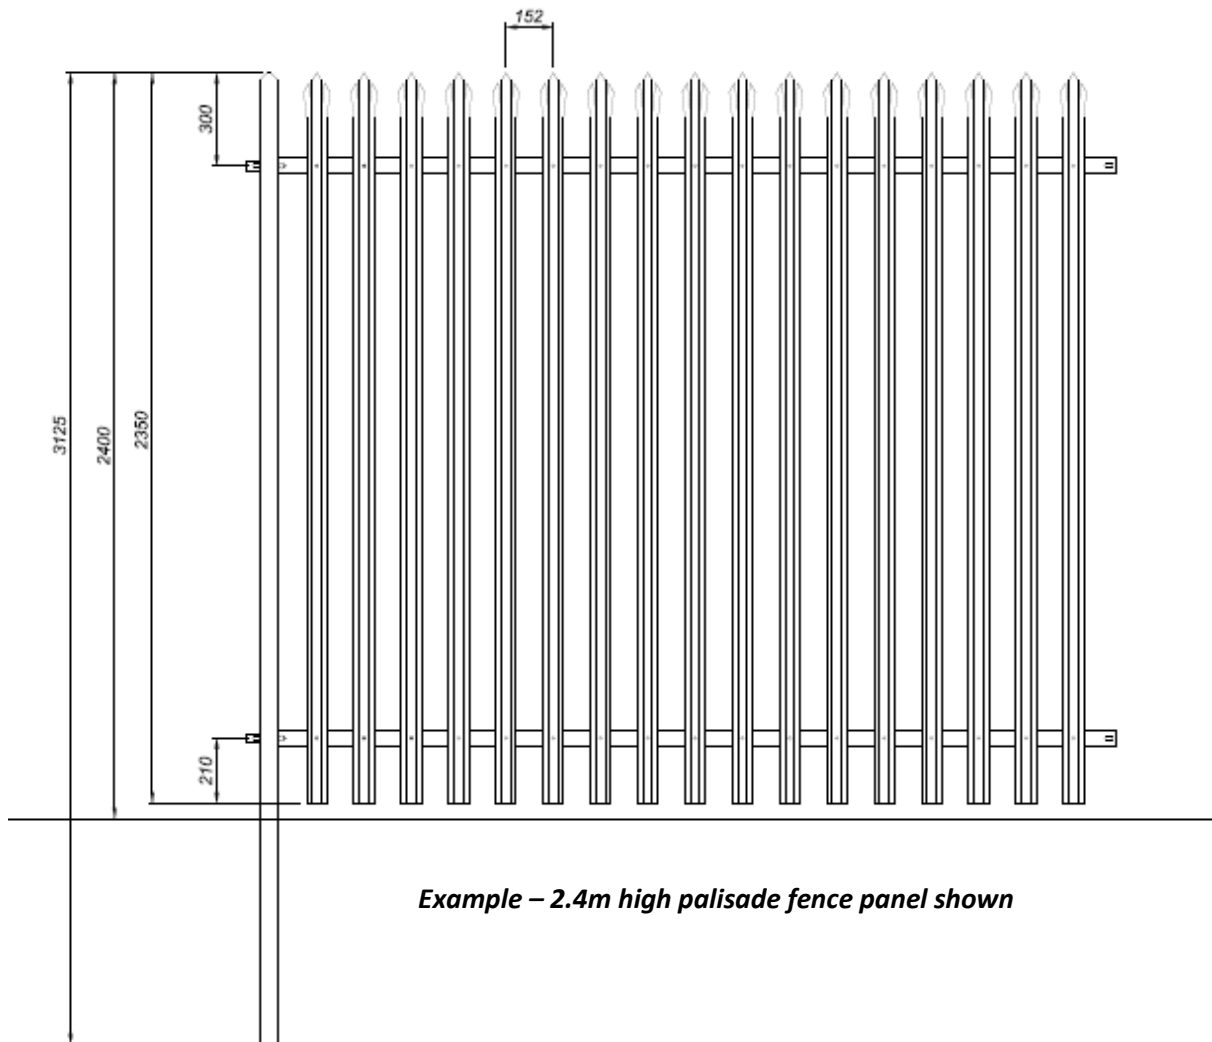

Ryder Services Ltd working together with Mount UK Ltd

Palisade Fencing

Standard Palisade Fencing – 1.8m and 2.4m high

2.4m high panel

Pales (17no per bay)

50x50x6 RSA rails (2no per bay)

00x55 IPE Posts (1no per bay)

140x30x6 Fish Plates (2no per bay)

M8 x 25 T Head Pale fixings (34no per bay)

M12 x 30 Button Head/Cup fixing (2no per rail)